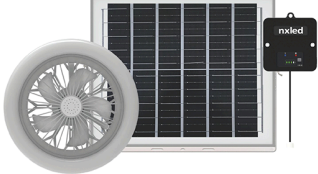

SOLAR POWER KIT

SOLAR POWER FAN LIGHT KIT

ITEM CODE

ANX-SFK1
5.5" Blade Daylight
SOLAR PANEL: 15W
LIGHT OUTPUT: 420 LUMENS
3.7V 12Ah 21,700 Lithium-ion
Charging Time: Up to 24hrs
Operating Time:
Fan + LED: Up to 7hrs
Fan: Up to 18.5hrs
LED: Up to 10.5hrs
Fan Speed: 4m/s

SRP P 2,999.00